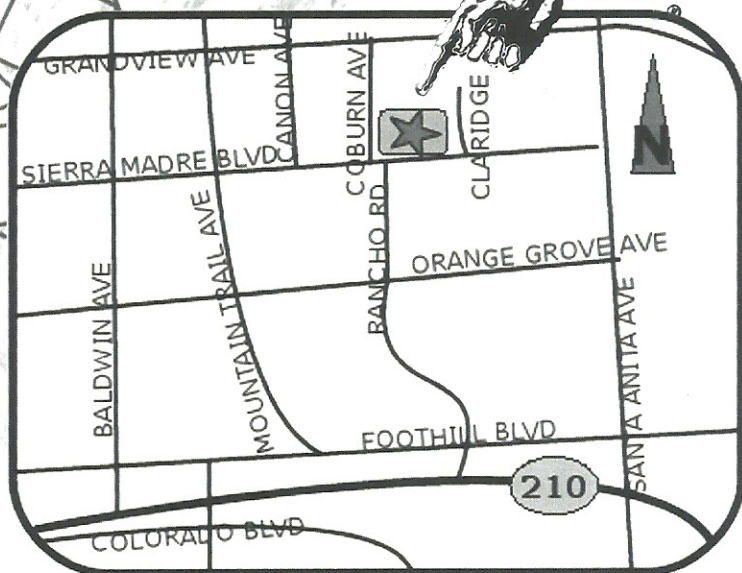

SGVNA A.C. PRESENTS MEMORIAL DAY PICNIC SUNDAY MAY 27, 2018

\$5 PLATES - BURGERS or HOTDOGS

SIERRA VISTA PARK

611 EAST SIERRA MADRE BLVD

SIERRA MADRE, CA 91204

SPEAKER MEETING 10:30 AM

**FOOD FUN & FELLOWSHIP
12:30 ~ 4 PM**

BAKE SALE

**POTLUCK
BRING SIDE DISHES**

**YOUTH COMMITTEE
DEAL OR NO DEAL
1:00 PM**

FROM 210 EAST:

EXIT BALDWIN AVE

TURN LEFT ONTO FOOTHILL BLVD

TAKE THE FIRST RIGHT ONTO N BALDWIN AVE

TURN RIGHT ONTO E SIERRA MADRE BLVD

EVENT IS ON THE LEFT

FROM 210 WEST:

EXIT SANTA ANITA AVE

TURN RIGHT ONTO N SANTA ANITA AVE

TURN LEFT ONTO W SIERRA MADRE BLVD

EVENT IS ON THE RIGHT

INFO: ROSCOE (626) 298-4860

KATELYNN (323) 271-8999